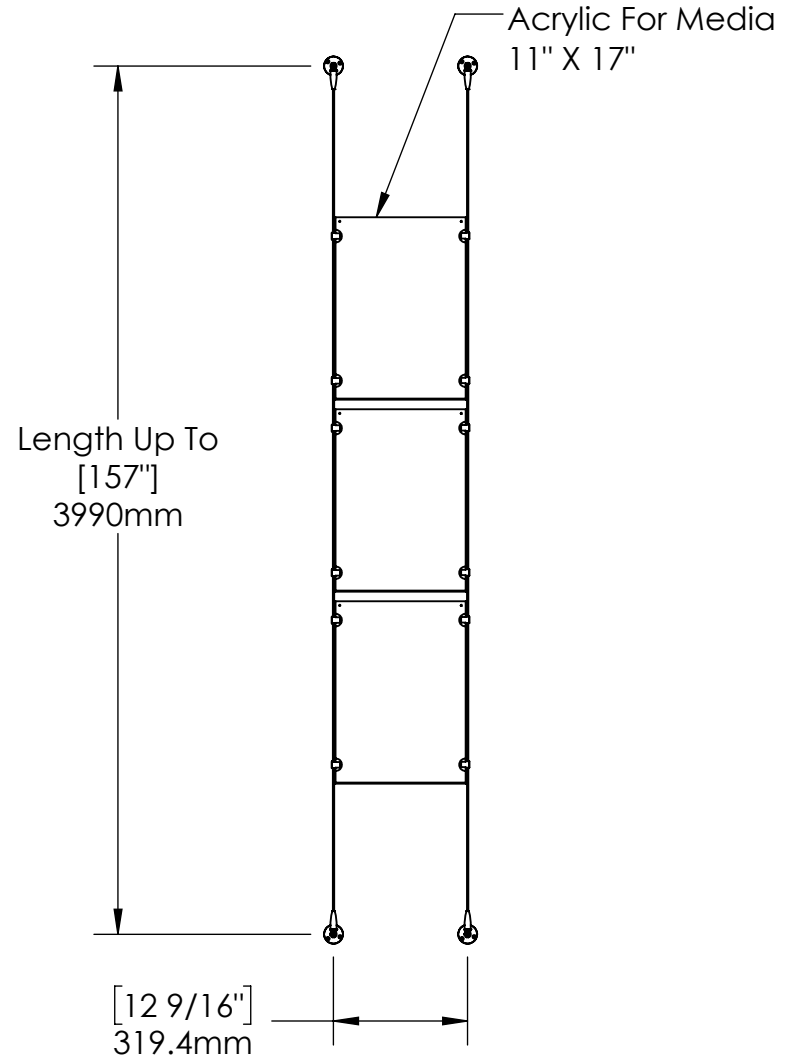

2

1

B

B

A

A

2

1

Mbs Standoffs
 5046 W Linebaugh Ave
 Tampa, FL 33624 USA
 (813) 938-6025

ASSEMBLY NO.

SCS3A-1117-1X3

SCALE: 1:18

SHEET 1 OF 1