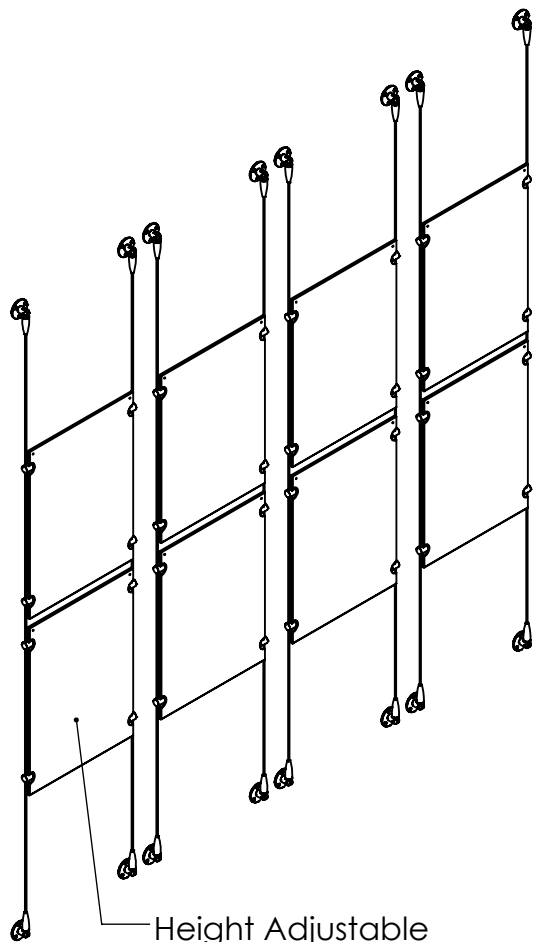

2

1

B

B

Height Adjustable  
Acrylic and Panel Grippers

Recommended Spacing [2"] 50mm

Acrylic For Media  
11" X 17"

Length Up To  
[157"]  
3990mm

[12 9/16"]  
319.4mm

A

A

2

1

**Mbs Standoffs**  
5046 W Linebaugh Ave  
Tampa, FL 33624 USA  
(813) 938-6025

ASSEMBLY NO.

**SCS3A-1117-4X2**

SCALE: 1:16

SHEET 1 OF 1