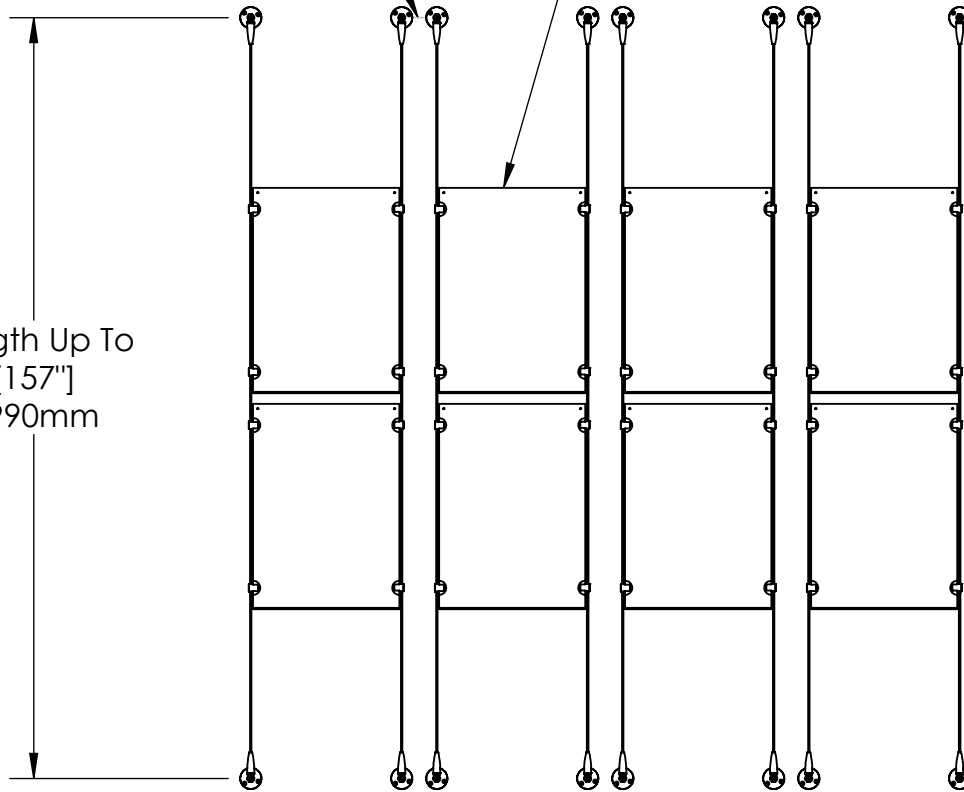

2

1

B

B

Height Adjustable  
Acrylic and Panel Grippers

Recommended Spacing [2"] 50mm

Acrylic For Media  
11" X 17"

Length Up To  
[157"]  
3990mm

[12 9/16"]  
319.4mm

A

A

2

1

**Mbs Standoffs**  
5046 W Linebaugh Ave  
Tampa, FL 33624 USA  
(813) 938-6025

ASSEMBLY NO.

**SCS3A-1117-4X2**

SCALE: 1:16

SHEET 1 OF 1