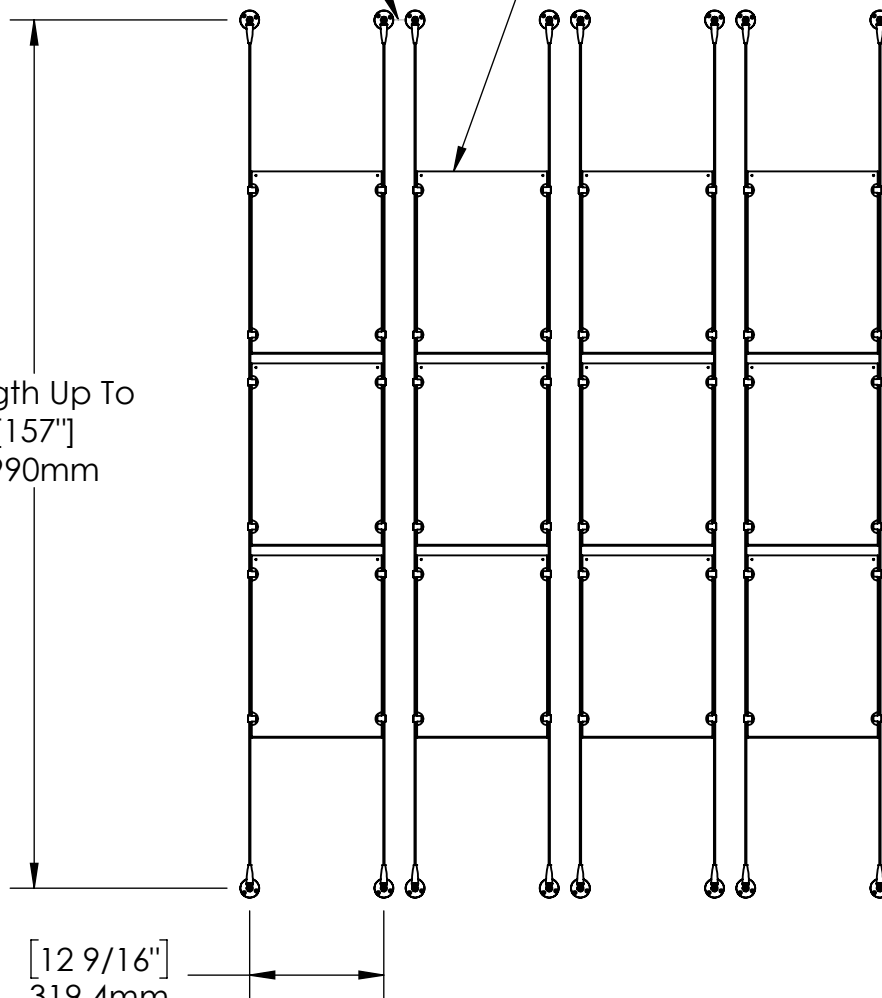

2

1

B

B

A

A

Recommended Spacing [2"] 50mm

Acrylic For Media  
11" X 17"

Length Up To  
[157"]  
3990mm

[12 9/16"]  
319.4mm

Height Adjustable  
Acrylic and Panel Grippers

**Mbs Standoffs**  
5046 W Linebaugh Ave  
Tampa, FL 33624 USA  
(813) 938-6025

ASSEMBLY NO.

**SCS3A-1117-4X3**

SCALE: 1:18

SHEET 1 OF 1

2

1