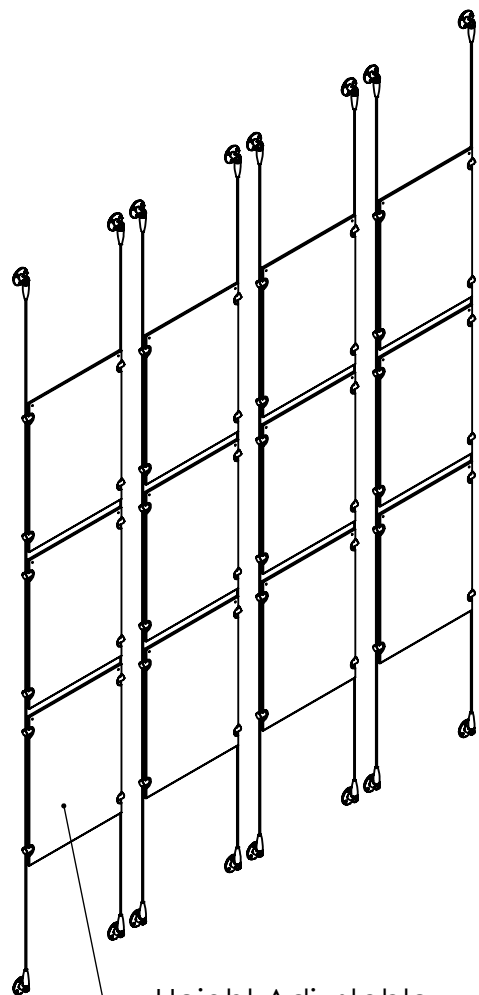

2

1

B

B

A

A

Recommended Spacing [2"] 50mm

Acrylic For Media  
11" X 17"

Length Up To  
[157"]  
3990mm

[12 9/16"]  
319.4mm

Height Adjustable  
Acrylic and Panel Grippers

**Mbs Standoffs**  
5046 W Linebaugh Ave  
Tampa, FL 33624 USA  
(813) 938-6025

ASSEMBLY NO.

**SCS3A-1117-4X3**

SCALE: 1:18

SHEET 1 OF 1

2

1