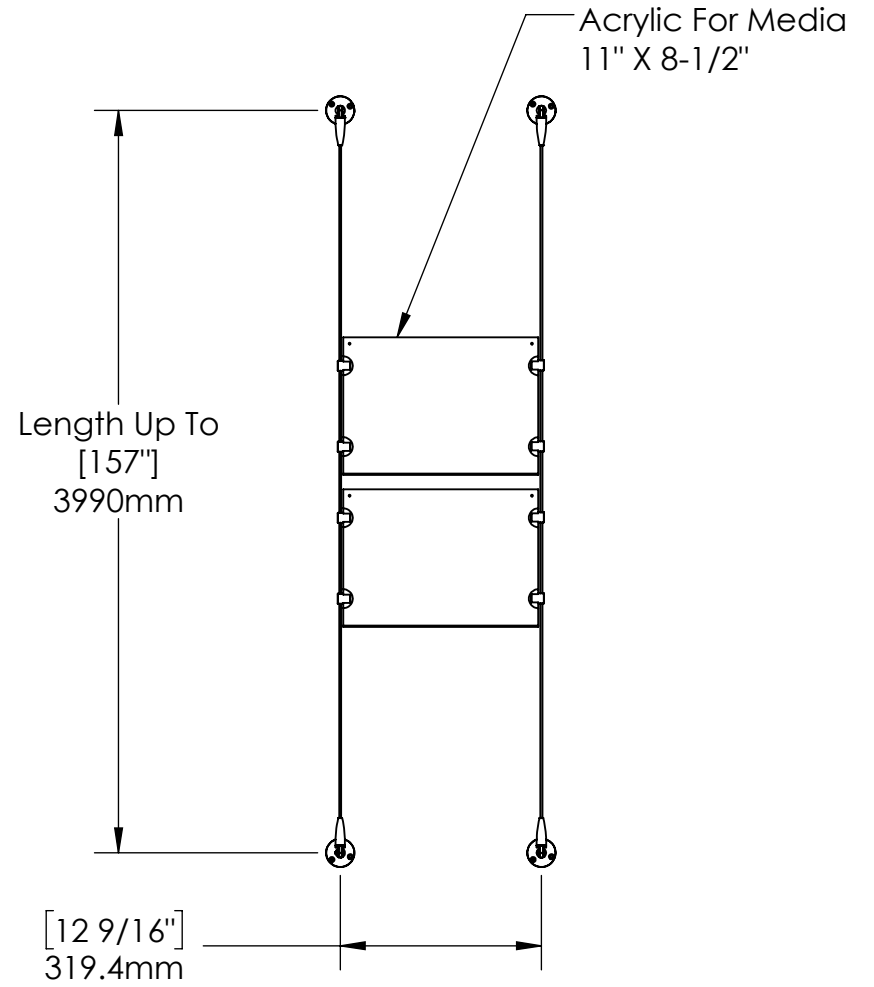

2

1

B

B

A

A

2

1

Mbs Standoffs
 5046 W Linebaugh Ave
 Tampa, FL 33624 USA
 (813) 938-6025

ASSEMBLY NO.

SCS3A-1185-1X2

SCALE: 1:12

SHEET 1 OF 1