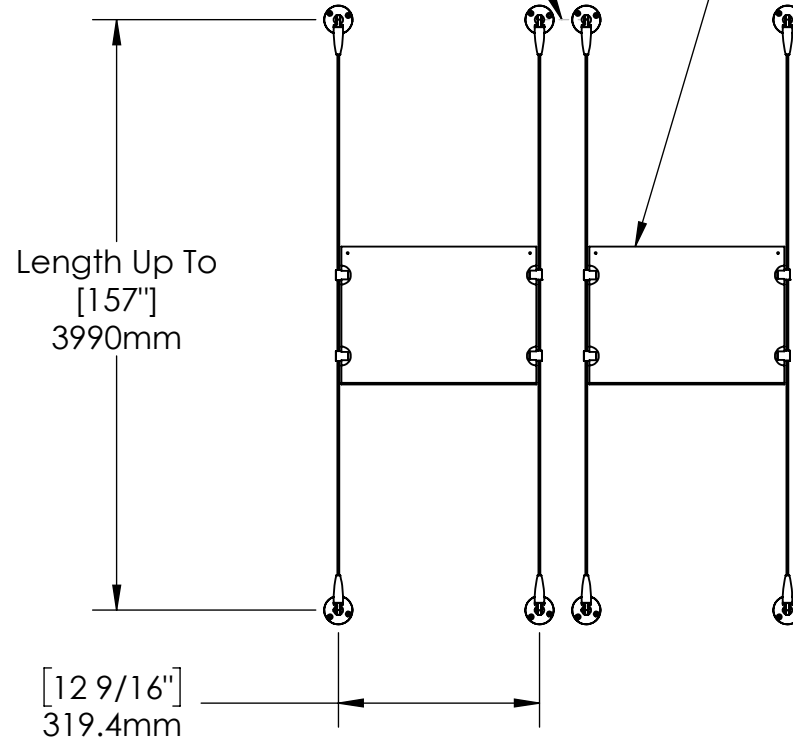

2

1

B

B

Recommended Spacing [2"] 50mm

Acrylic For Media
11" X 8-1/2"

A

A

2

1

Mbs Standoffs
 5046 W Linebaugh Ave
 Tampa, FL 33624 USA
 (813) 938-6025

ASSEMBLY NO.

SCS3A-1185-2X1

SCALE: 1:12

SHEET 1 OF 1