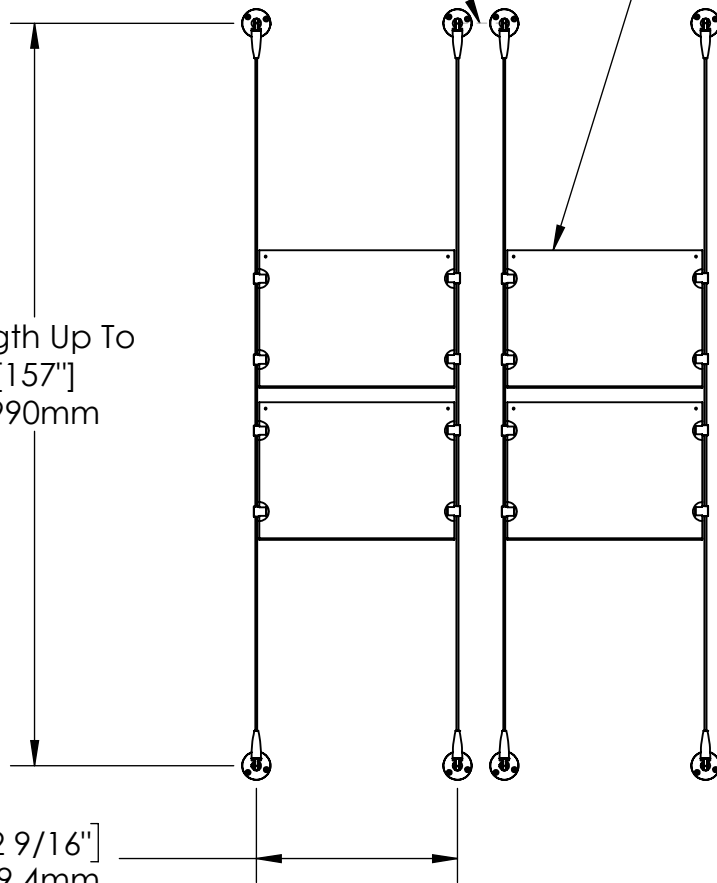

2

1

B

B

Recommended Spacing [2"] 50mm

Acrylic For Media  
11" X 8-1/2"

Length Up To  
[157"]  
3990mm

[12 9/16"]  
319.4mm

Height Adjustable  
Acrylic and Panel Grippers

A

A

2

1

**Mbs Standoffs**  
5046 W Linebaugh Ave  
Tampa, FL 33624 USA  
(813) 938-6025

ASSEMBLY NO.

**SCS3A-1185-2X2**

SCALE: 1:12

SHEET 1 OF 1