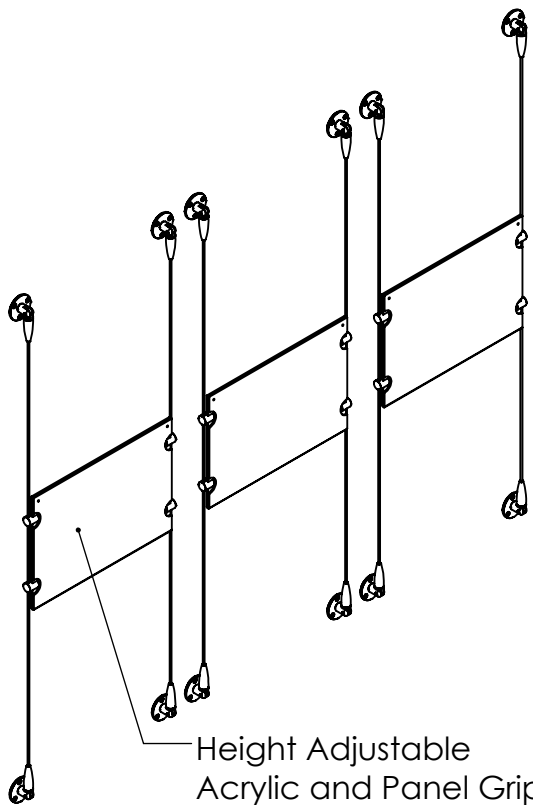

2

1

B

B

Recommended Spacing [2"] 50mm

Acrylic For Media  
11" X 8-1/2"

Length Up To  
[157"]  
3990mm

[12 9/16"]  
319.4mm

Height Adjustable  
Acrylic and Panel Grippers

A

A

2

1

**Mbs Standoffs**  
 5046 W Linebaugh Ave  
 Tampa, FL 33624 USA  
 (813) 938-6025

ASSEMBLY NO.

**SCS3A-1185-3X1**

SCALE: 1:12

SHEET 1 OF 1