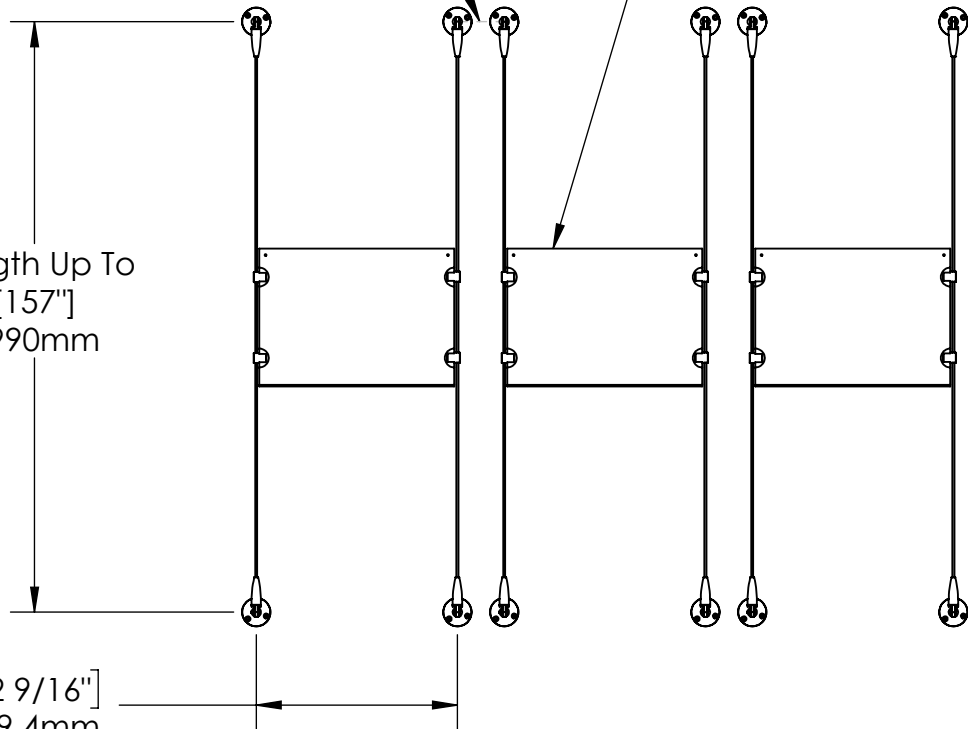

2

1

B

B

Recommended Spacing [2"] 50mm

Acrylic For Media  
11" X 8-1/2"

Length Up To  
[157"]  
3990mm

[12 9/16"]  
319.4mm

Height Adjustable  
Acrylic and Panel Grippers

A

A

2

1

**Mbs Standoffs**  
 5046 W Linebaugh Ave  
 Tampa, FL 33624 USA  
 (813) 938-6025

ASSEMBLY NO.

**SCS3A-1185-3X1**

SCALE: 1:12

SHEET 1 OF 1