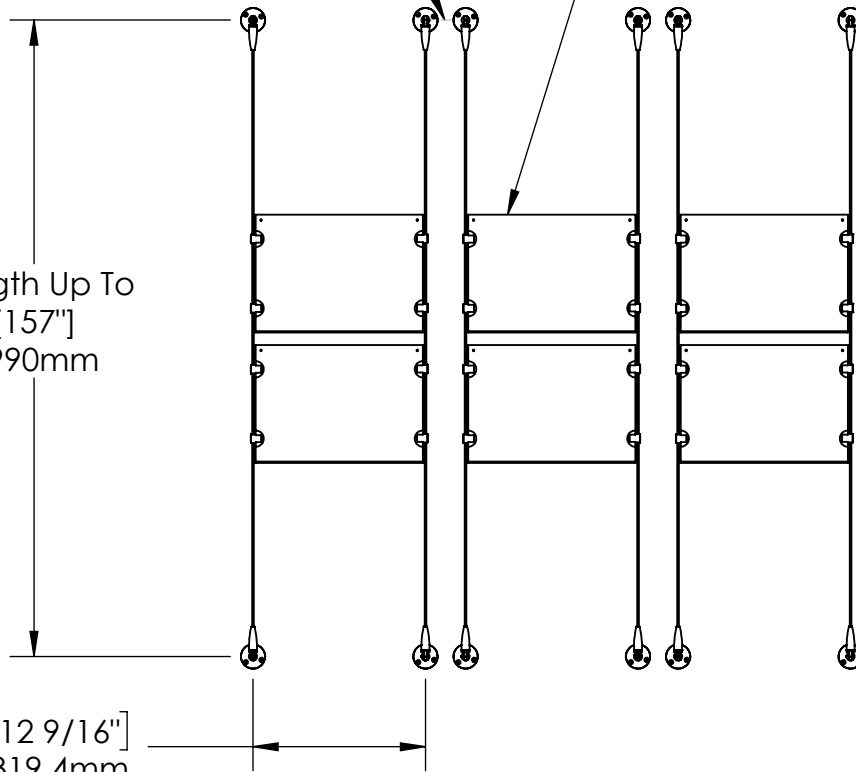

2

1

B

B

Recommended Spacing [2"] 50mm

Acrylic For Media
11" X 8-1/2"

Length Up To
[157"]
3990mm

[12 9/16"]
319.4mm

Height Adjustable
Acrylic and Panel Grippers

A

A

2

1

Mbs Standoffs
 5046 W Linebaugh Ave
 Tampa, FL 33624 USA
 (813) 938-6025

ASSEMBLY NO.

SCS3A-1185-3X2

SCALE: 1:14

SHEET 1 OF 1