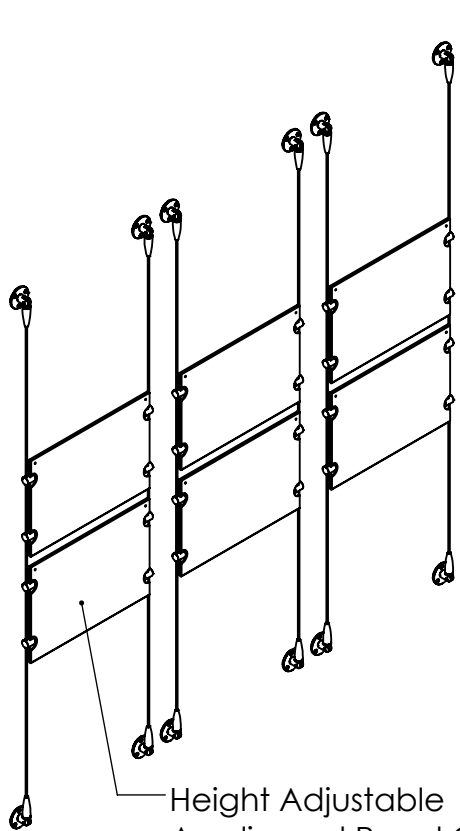

2

1

B

B

Recommended Spacing [2"] 50mm

Acrylic For Media
11" X 8-1/2"

Length Up To
[157"]
3990mm

[12 9/16"]
319.4mm

Height Adjustable
Acrylic and Panel Grippers

A

A

2

1

Mbs Standoffs
 5046 W Linebaugh Ave
 Tampa, FL 33624 USA
 (813) 938-6025

ASSEMBLY NO.

SCS3A-1185-3X2

SCALE: 1:14

SHEET 1 OF 1