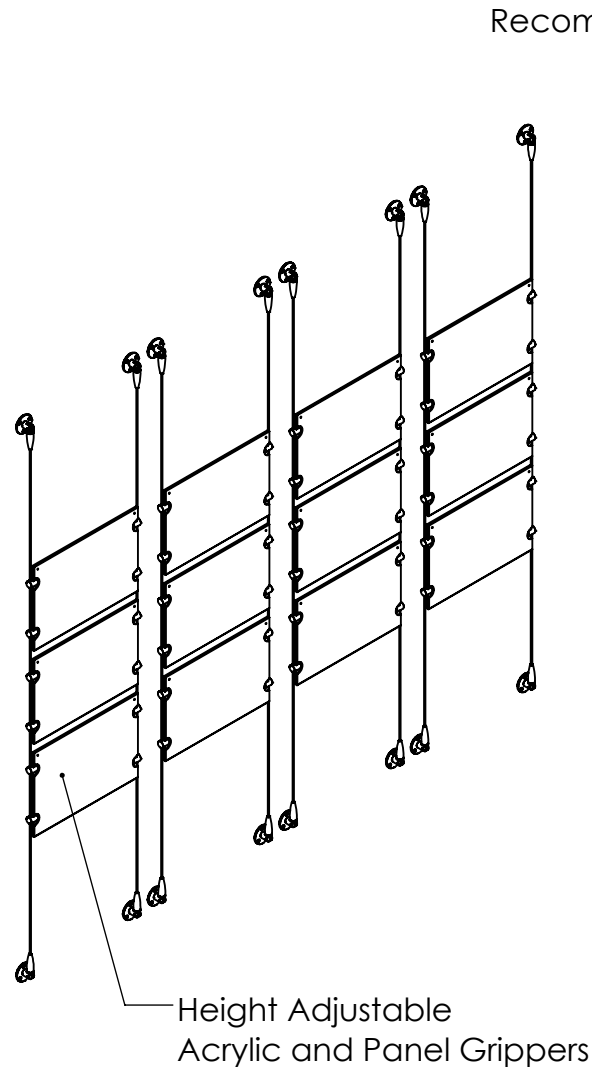

2

1

B

B

A

A

Recommended Spacing [2"] 50mm

Acrylic For Media 11" X 8-1/2"

2

1

Mbs Standoffs
 5046 W Linebaugh Ave
 Tampa, FL 33624 USA
 (813) 938-6025

ASSEMBLY NO.
SCS3A-1185-4X3
 SCALE: 1:16 SHEET 1 OF 1