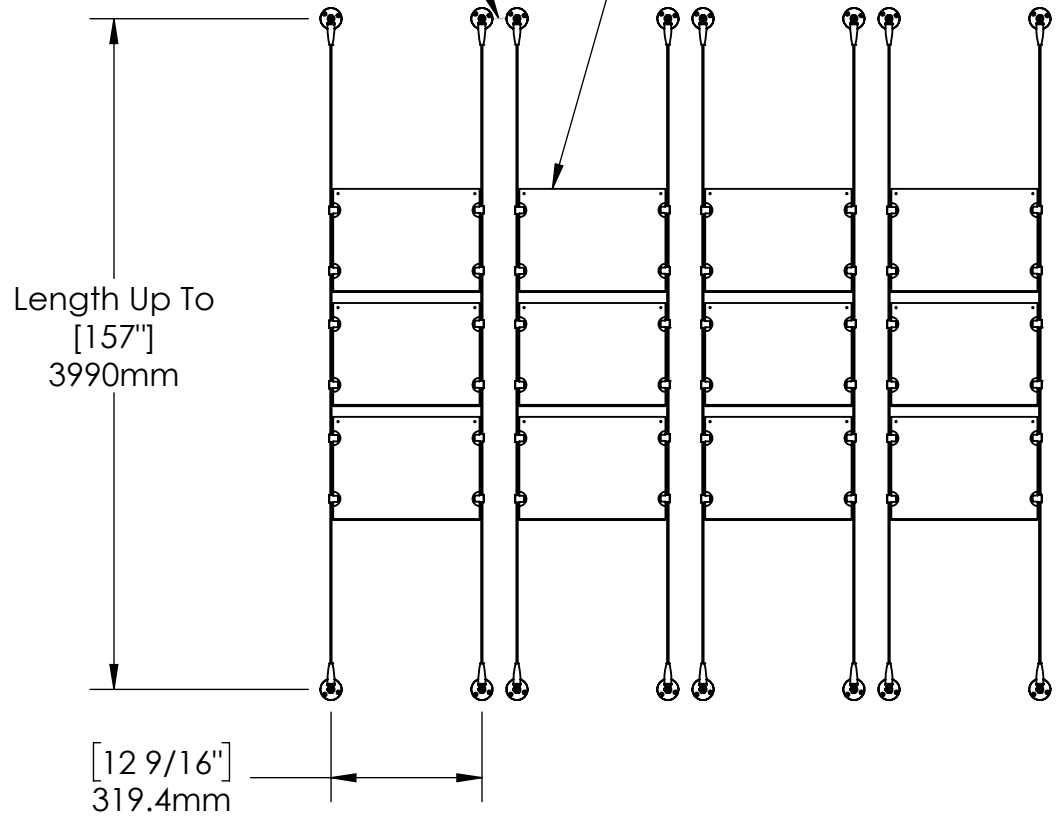

2

1

B

B

A

A

Recommended Spacing [2"] 50mm

Acrylic For Media 11" X 8-1/2"

2

1

Mbs Standoffs
 5046 W Linebaugh Ave
 Tampa, FL 33624 USA
 (813) 938-6025

ASSEMBLY NO.
SCS3A-1185-4X3
 SCALE: 1:16 SHEET 1 OF 1