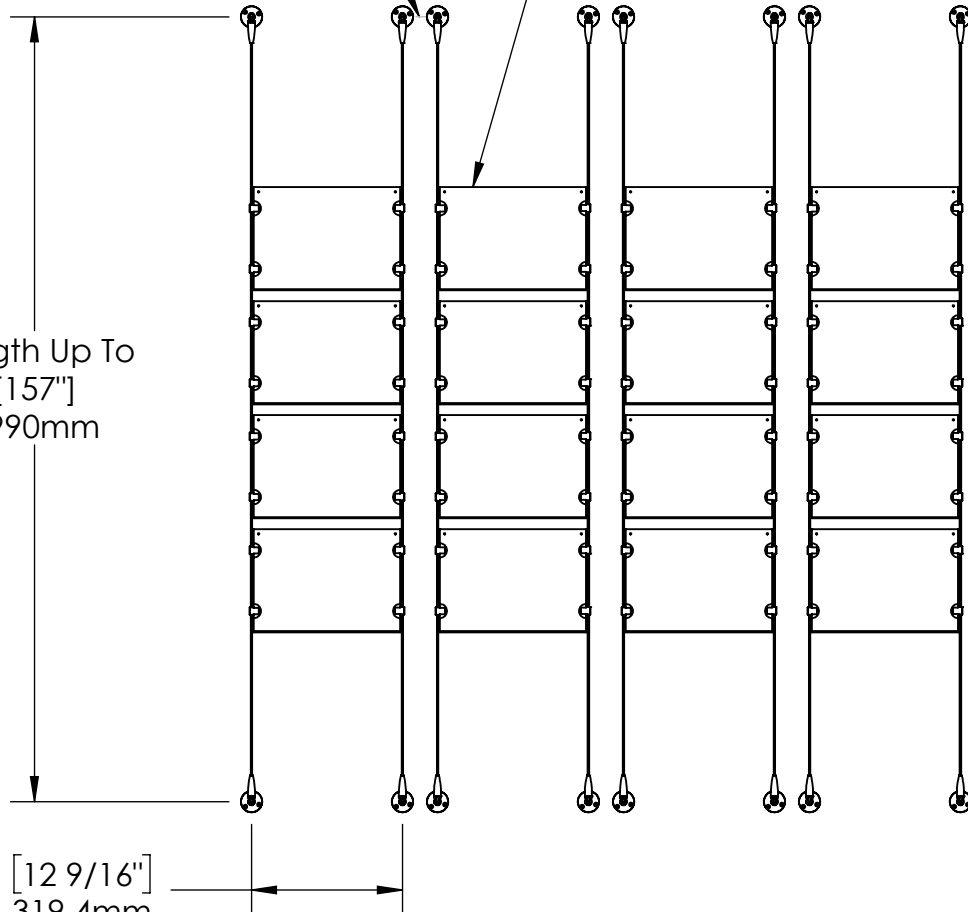

2

1

B

B

A

A

Recommended Spacing [2"] 50mm

Acrylic For Media
11" X 8-1/2"

Length Up To
[157"]
3990mm

[12 9/16"]
319.4mm

2

1

Mbs Standoffs
 5046 W Linebaugh Ave
 Tampa, FL 33624 USA
 (813) 938-6025

ASSEMBLY NO.

SCS3A-1185-4X4

SCALE: 1:16