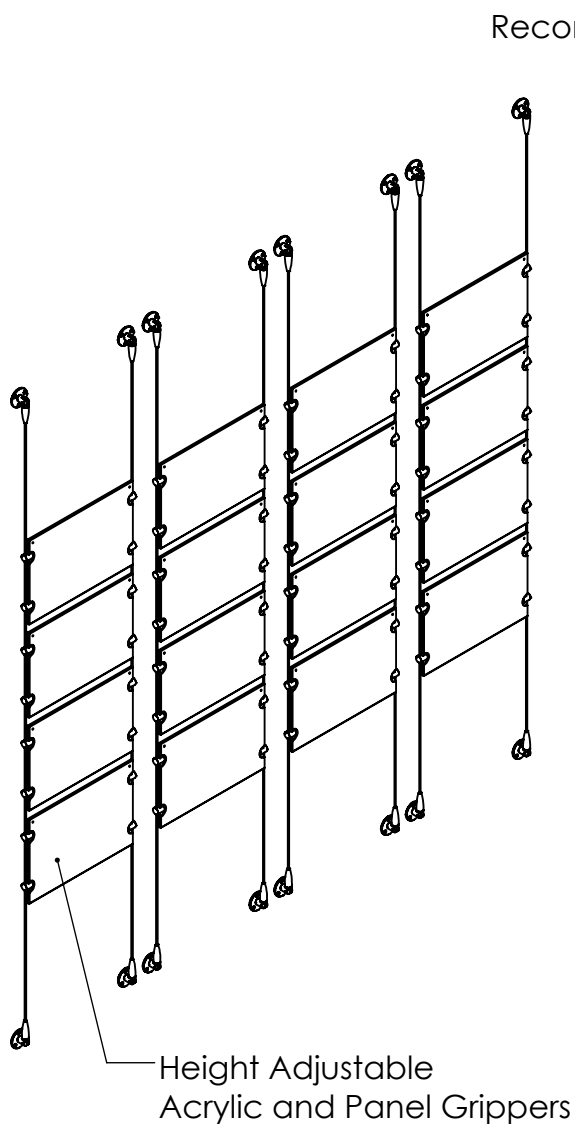

2

1

B

B

A

A

Recommended Spacing [2"] 50mm

Acrylic For Media
11" X 8-1/2"

Length Up To
[157"]
3990mm

[12 9/16"]
319.4mm

2

1

Mbs Standoffs
 5046 W Linebaugh Ave
 Tampa, FL 33624 USA
 (813) 938-6025

ASSEMBLY NO.

SCS3A-1185-4X4

SCALE: 1:16