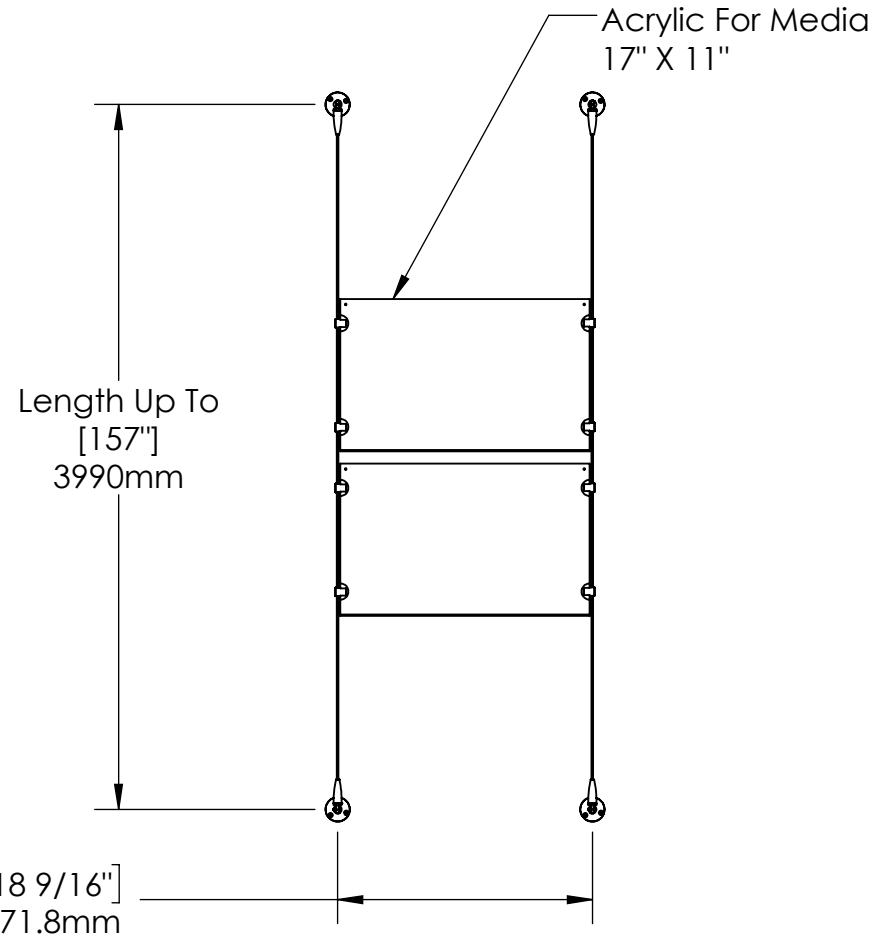

2

1

B

B

A

A

2

1

Mbs Standoffs
 5046 W Linebaugh Ave
 Tampa, FL 33624 USA
 (813) 938-6025

ASSEMBLY NO.

SCS3A-1711-1X2

SCALE: 1:14

SHEET 1 OF 1