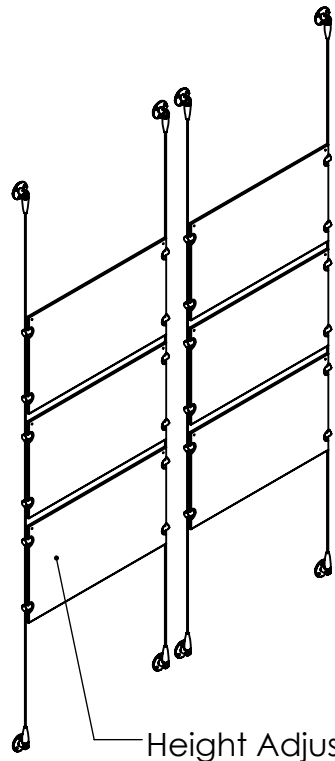

2

1

B

B

Height Adjustable
Acrylic and Panel Grippers

Recommended Spacing [2"] 50mm

Acrylic For Media
17" X 11"

Length Up To
[157"]
3990mm

[18 9/16"]
471.8mm

A

A

2

1

Mbs Standoffs
5046 W Linebaugh Ave
Tampa, FL 33624 USA
(813) 938-6025

ASSEMBLY NO.

SCS3A-1711-2X3

SCALE: 1:18

SHEET 1 OF 1