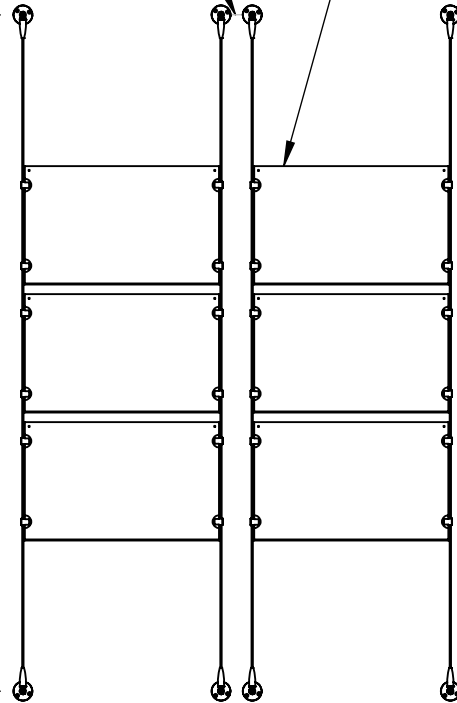

2

1

B

B

Height Adjustable
Acrylic and Panel Grippers

Recommended Spacing [2"] 50mm

Acrylic For Media
17" X 11"

Length Up To
[157"]
3990mm

[18 9/16"]
471.8mm

A

A

2

1

Mbs Standoffs
5046 W Linebaugh Ave
Tampa, FL 33624 USA
(813) 938-6025

ASSEMBLY NO.

SCS3A-1711-2X3

SCALE: 1:18

SHEET 1 OF 1