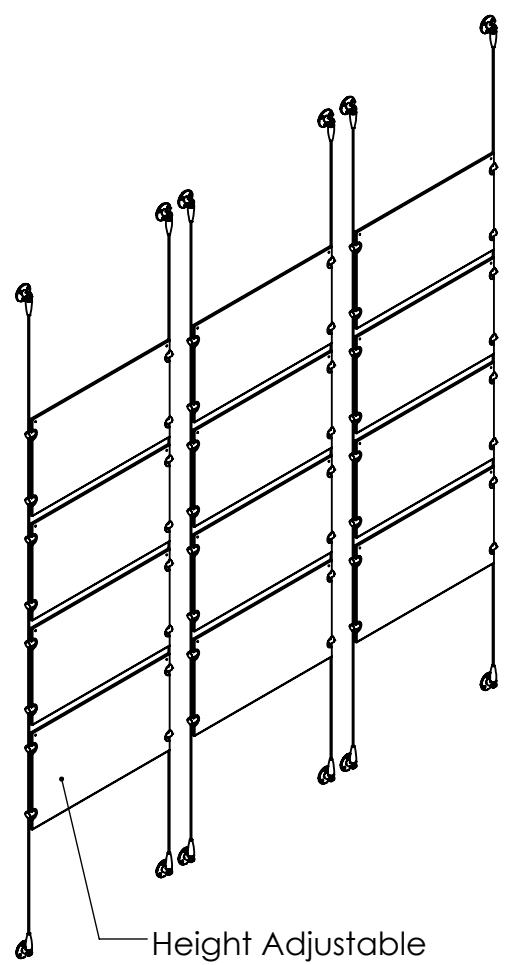

2

1

B

B

A

A

Recommended Spacing [2"] 50mm

Acrylic For Media 17" X 11"

Length Up To [157"] 3990mm

[18 9/16"] 471.8mm

**Mbs Standoffs**  
 5046 W Linebaugh Ave  
 Tampa, FL 33624 USA  
 (813) 938-6025

ASSEMBLY NO.  
**SCS3A-1711-3X4**  
 SCALE: 1:18      SHEET 1 OF 1

2

1