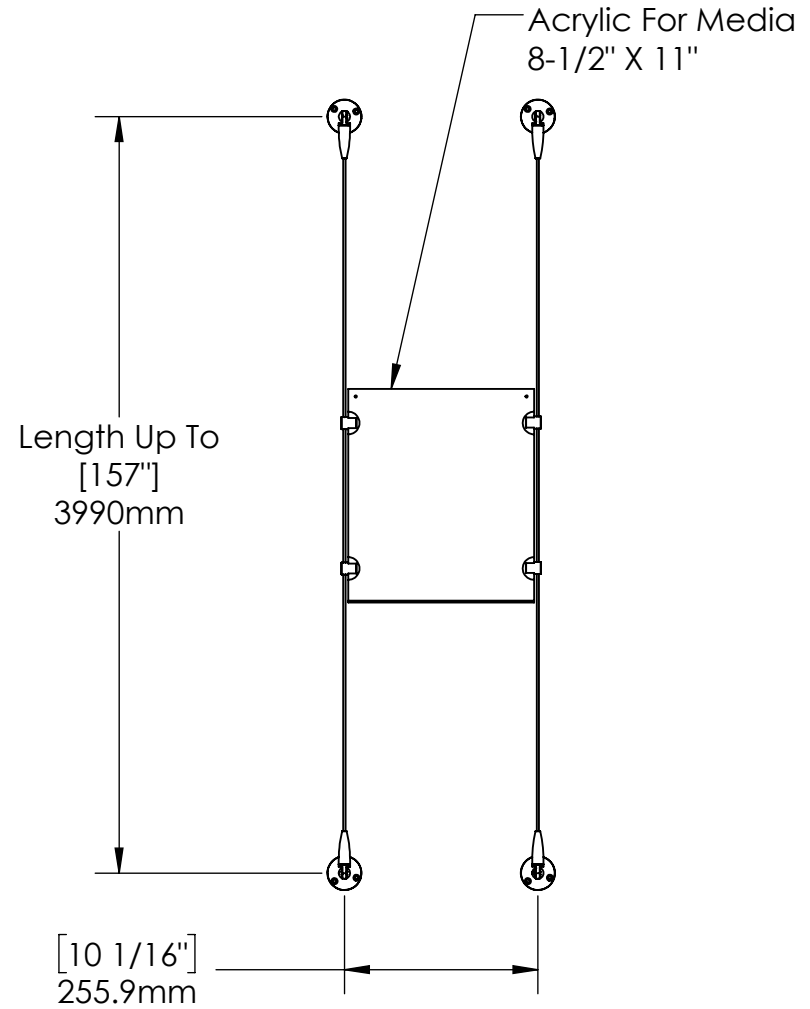

2

1

B

B

A

A

2

1

Mbs Standoffs
 5046 W Linebaugh Ave
 Tampa, FL 33624 USA
 (813) 938-6025

ASSEMBLY NO.

SCS3A-8511-1X1

SCALE: 1:10

SHEET 1 OF 1