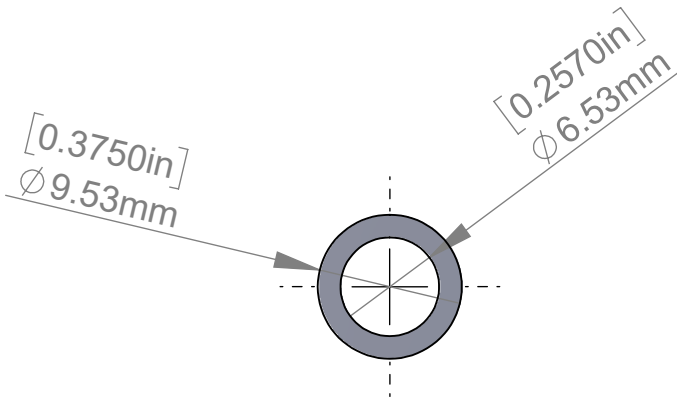

SECTION A-A

“Please note that when order is placed you will not be longer able to make any changes to your order - No refund AND no return will be accepted. All orders are definitive”

Name & Signature:

Title : SP36-14-64			Scale : 2:1	Mbs R&D	
			Sizes : Letter Landscape	Customer:	
	Mbs Standoffs 6420 Benjamin Rd Tampa, FL 33834 USA 813-938-6025	Material: Aluminum:	Finish: Plain	Qty :	Rep :
		N°programme laser	N°prog. Mécanum.	N° Plan : AS16-25	