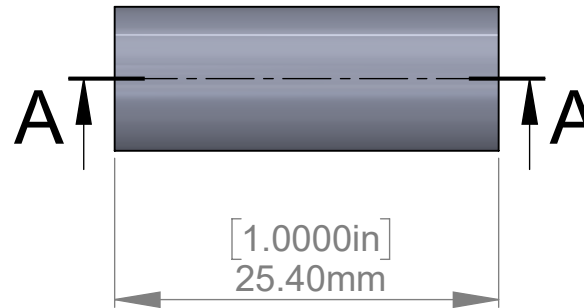

SECTION A-A

“Please note that when order is placed you will not be longer able to make any changes to your order - No refund AND no return will be accepted. All orders are definitive”

Name & Signature:

Title : SP36-14-64			Scale : 2:1	Mbs R&D	
			Sizes : Letter Landscape	Customer:	
	Mbs Standoffs 6420 Benjamin Rd Tampa, FL 33834 USA 813-938-6025	Material: Aluminum:	Finish: Plain	Qty :	Rep :
		N°programme laser	N°prog. Mécanum.	N° Plan : AS16-25	